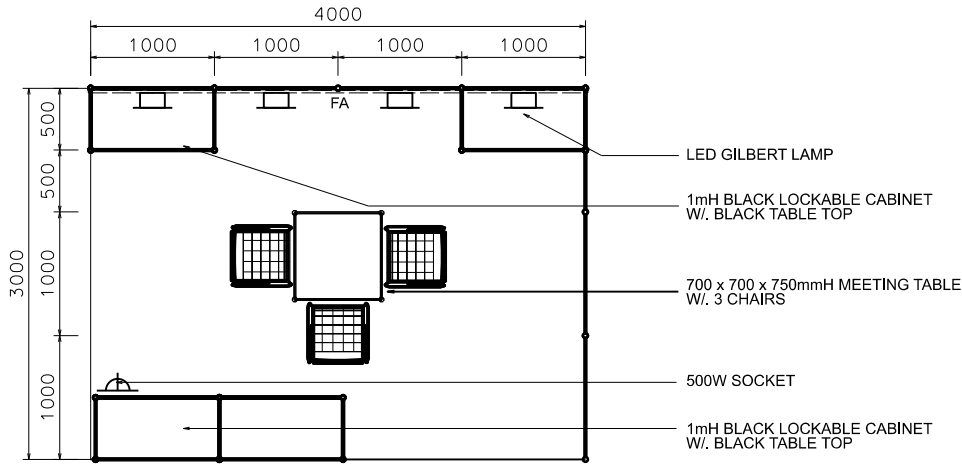

InnoEX

4m X 3m Standard Booth

4米乘3米標準攤位

PLAN

PERSPECTIVE

ELEVATION

BOOTH SPECIFICATIONS		QTY.
	1000W x 500D x 1000H LOCKABLE CABINET	4
	4000W x 300H FOAMBOARD FASCIA	1
	4000mmW X 1200mmH POSTER AREA GRAPHIC PROVIDED BY EXHIBITOR, PRINT BY CONTRACTOR	1
	LED GILBERT LAMP	4
	500W SOCKET	1
	700 X 700 X 750mmH MEETING TABLE	1
	CHAIR	3
	RUBBISH BIN & CARPET (12sqm.)	

*The Hong Kong Trade Development Council reserves the right to change the configuration if necessary.
如有需要,主辦單位有權更改攤位結構及設施。

InnoEX

4m X 3m Standrd Booth Left Corner

4米乘3米左邊角位攤位

BOOTH SPECIFICATIONS		QTY.
	1000W x 500D x 1000H LOCKABLE CABINET	4
	4000W x 300H FOAMBOARD FASCIA	1
	4000mmW X 1200mmH POSTER AREA GRAPHIC PROVIDED BY EXHIBITOR, PRINT BY CONTRACTOR	1
	LED GILBERT LAMP	4
	500W SOCKET	1
	700 X 700 X 750mmH MEETING TABLE	1
	CHAIR	3
	RUBBISH BIN & CARPET (12sqm.)	

*The Hong Kong Trade Development Council reserves the right to change the configuration if necessary.
如有需要,主辦單位有權更改攤位結構及設施。

InnoEX

4m X 3m Standard Booth Right Corner

4米乘3米右邊角位攤位

BOOTH SPECIFICATIONS		QTY.
	1000W x 500D x 1000H LOCKABLE CABINET	4
	4000W x 300H FOAMBOARD FASCIA	1
	4000mmW X 1200mmH POSTER AREA GRAPHIC PROVIDED BY EXHIBITOR, PRINT BY CONTRACTOR	1
	LED GILBERT LAMP	4
	500W SOCKET	1
	700 X 700 X 750mmH MEETING TABLE	1
	CHAIR	3
	RUBBISH BIN & CARPET (12sqm.)	