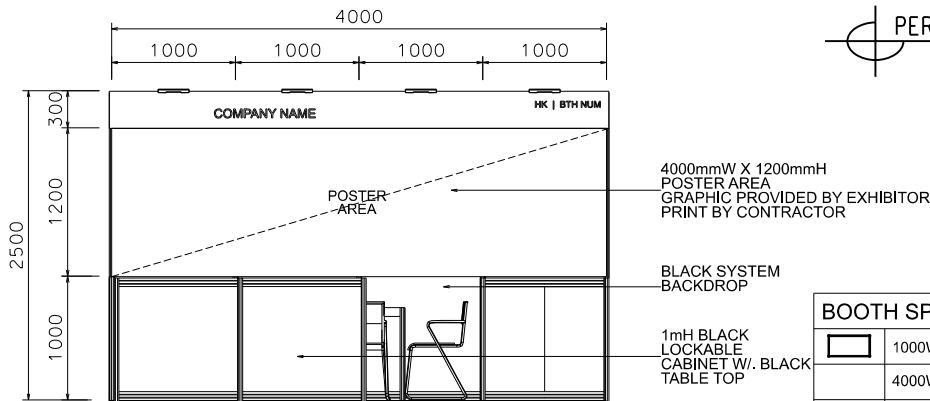

InnoEX

4m X 3m Standard Booth

4米乘3米標準攤位

PLAN

PERSPECTIVE

ELEVATION

BOOTH SPECIFICATIONS		QTY.
	1000W x 500D x 1000H LOCKABLE CABINET	4
	4000W x 300H FOAMBOARD FASCIA	1
	4000mmW X 1200mmH POSTER AREA GRAPHIC PROVIDED BY EXHIBITOR, PRINT BY CONTRACTOR	1
	LED GILBERT LAMP	4
	500W SOCKET	1
	700 X 700 X 750mmH MEETING TABLE	1
	CHAIR	3
	RUBBISH BIN & CARPET (12sqm.)	

*The Hong Kong Trade Development Council reserves the right to change the configuration if necessary.
如有需要,主辦單位有權更改攤位結構及設施。

InnoEX

4m X 3m Standrd Booth Left Corner

4米乘3米左邊角位攤位

BOOTH SPECIFICATIONS		QTY.
	1000W x 500D x 1000H LOCKABLE CABINET	4
	4000W x 300H FOAMBOARD FASCIA	1
	4000mmW X 1200mmH POSTER AREA GRAPHIC PROVIDED BY EXHIBITOR, PRINT BY CONTRACTOR	1
	LED GILBERT LAMP	4
	500W SOCKET	1
	700 X 700 X 750mmH MEETING TABLE	1
	CHAIR	3
	RUBBISH BIN & CARPET (12sqm.)	

*The Hong Kong Trade Development Council reserves the right to change the configuration if necessary.
如有需要,主辦單位有權更改攤位結構及設施。

InnoEX

4m X 3m Standard Booth Right Corner

4米乘3米右邊角位攤位

BOOTH SPECIFICATIONS		QTY.
	1000W x 500D x 1000H LOCKABLE CABINET	4
	4000W x 300H FOAMBOARD FASCIA	1
	4000mmW X 1200mmH POSTER AREA GRAPHIC PROVIDED BY EXHIBITOR, PRINT BY CONTRACTOR	1
	LED GILBERT LAMP	4
	500W SOCKET	1
	700 X 700 X 750mmH MEETING TABLE	1
	CHAIR	3
	RUBBISH BIN & CARPET (12sqm.)	