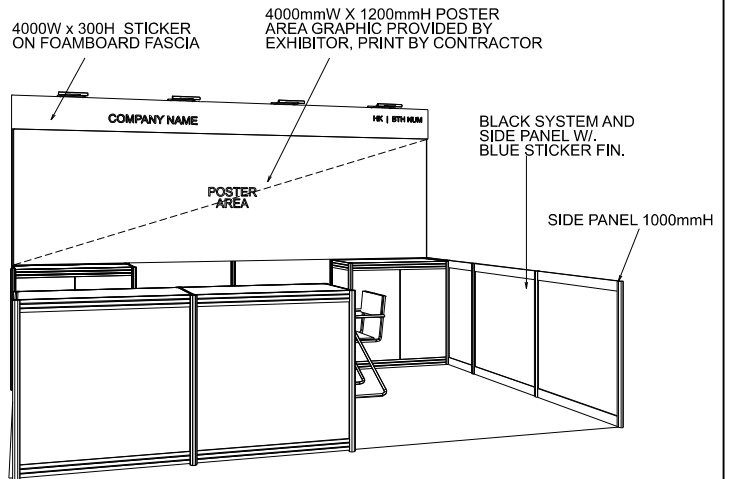

InnoEX

4m X 3m Standard Booth

4米乘3米標準攤位

PLAN

PERSPECTIVE

ELEVATION

BOOTH SPECIFICATIONS		QTY.
	1000W x 500D x 1000H LOCKABLE CABINET	4
	4000W x 300H FOAMBOARD FASCIA	1
	4000mmW X 1200mmH POSTER AREA GRAPHIC PROVIDED BY EXHIBITOR, PRINT BY CONTRACTOR	1
	LED GILBERT LAMP	4
	500W SOCKET	1
	700 X 700 X 750mmH MEETING TABLE	1
	CHAIR	3
	RUBBISH BIN & CARPET (12sqm.)	

*The Hong Kong Trade Development Council reserves the right to change the configuration if necessary.
如有需要,主辦單位有權更改攤位結構及設施。

InnoEX

4m X 3m Standrd Booth Left Corner

4米乘3米左邊角位攤位

BOOTH SPECIFICATIONS		QTY.
	1000W x 500D x 1000H LOCKABLE CABINET	4
	4000W x 300H FOAMBOARD FASCIA	1
	4000mmW X 1200mmH POSTER AREA GRAPHIC PROVIDED BY EXHIBITOR, PRINT BY CONTRACTOR	1
	LED GILBERT LAMP	4
	500W SOCKET	1
	700 X 700 X 750mmH MEETING TABLE	1
	CHAIR	3
	RUBBISH BIN & CARPET (12sqm.)	

*The Hong Kong Trade Development Council reserves the right to change the configuration if necessary.
如有需要,主辦單位有權更改攤位結構及設施。

InnoEX

4m X 3m Standard Booth Right Corner

4米乘3米右邊角位攤位

BOOTH SPECIFICATIONS		QTY.
	1000W x 500D x 1000H LOCKABLE CABINET	4
	4000W x 300H FOAMBOARD FASCIA	1
	4000mmW X 1200mmH POSTER AREA GRAPHIC PROVIDED BY EXHIBITOR, PRINT BY CONTRACTOR	1
	LED GILBERT LAMP	4
	500W SOCKET	1
	700 X 700 X 750mmH MEETING TABLE	1
	CHAIR	3
	RUBBISH BIN & CARPET (12sqm.)	