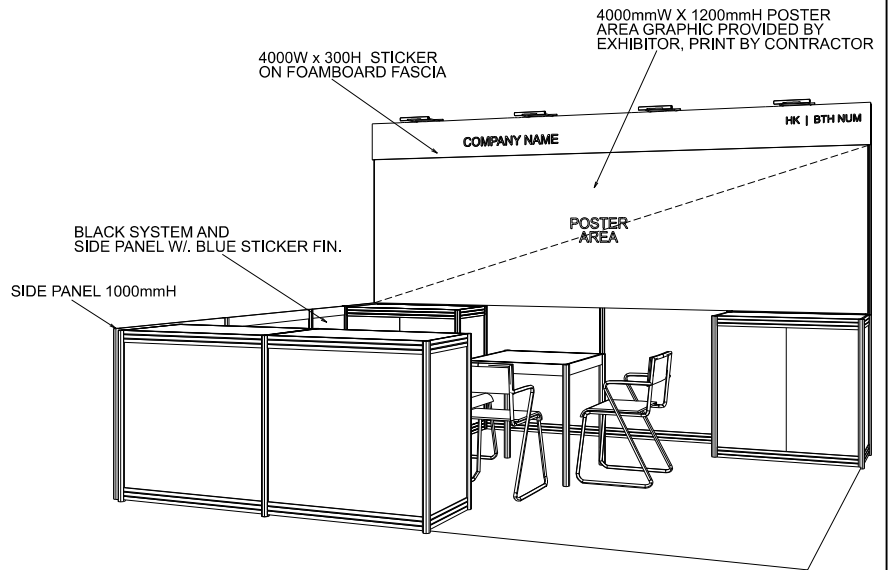

InnoEX

4m X 3m Standard Booth

4米乘3米標準攤位

PLAN

PERSPECTIVE

ELEVATION

BOOTH SPECIFICATIONS		QTY.
	1000W x 500D x 1000H LOCKABLE CABINET	4
	4000W x 300H FOAMBOARD FASCIA	1
	4000mmW X 1200mmH POSTER AREA GRAPHIC PROVIDED BY EXHIBITOR, PRINT BY CONTRACTOR	1
	LED GILBERT LAMP	4
	500W SOCKET	1
	700 X 700 X 750mmH MEETING TABLE	1
	CHAIR	3
	RUBBISH BIN & CARPET (12sqm.)	

*The Hong Kong Trade Development Council reserves the right to change the configuration if necessary.
如有需要,主辦單位有權更改攤位結構及設施。

InnoEX

4m X 3m Standrd Booth Left Corner

4米乘3米左邊角位攤位

BOOTH SPECIFICATIONS		QTY.
	1000W x 500D x 1000H LOCKABLE CABINET	4
	4000W x 300H FOAMBOARD FASCIA	1
	4000mmW X 1200mmH POSTER AREA GRAPHIC PROVIDED BY EXHIBITOR, PRINT BY CONTRACTOR	1
	LED GILBERT LAMP	4
	500W SOCKET	1
	700 X 700 X 750mmH MEETING TABLE	1
	CHAIR	3
	RUBBISH BIN & CARPET (12sqm.)	

*The Hong Kong Trade Development Council reserves the right to change the configuration if necessary.
如有需要,主辦單位有權更改攤位結構及設施。

InnoEX

4m X 3m Standard Booth Right Corner

4米乘3米右邊角位攤位

BOOTH SPECIFICATIONS		QTY.
	1000W x 500D x 1000H LOCKABLE CABINET	4
	4000W x 300H FOAMBOARD FASCIA	1
	4000mmW X 1200mmH POSTER AREA GRAPHIC PROVIDED BY EXHIBITOR, PRINT BY CONTRACTOR	1
	LED GILBERT LAMP	4
	500W SOCKET	1
	700 X 700 X 750mmH MEETING TABLE	1
	CHAIR	3
	RUBBISH BIN & CARPET (12sqm.)	