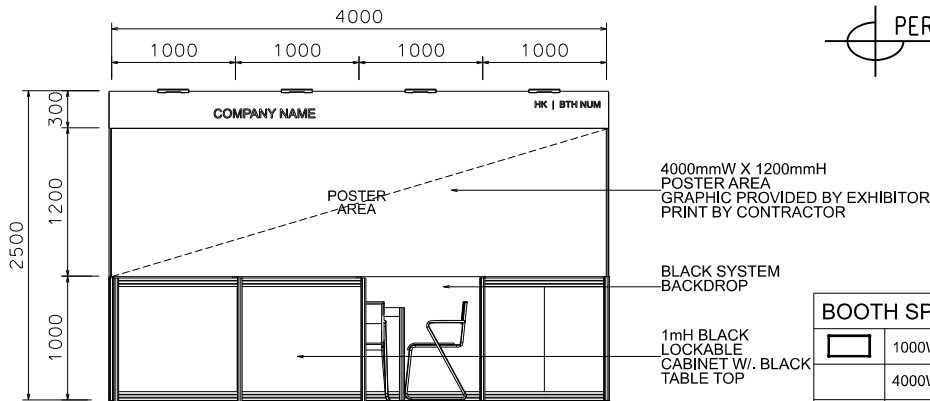

InnoEX

4m X 3m Standard Booth

4米乘3米標準攤位

PLAN

PERSPECTIVE

ELEVATION

BOOTH SPECIFICATIONS		QTY.
	1000W x 500D x 1000H LOCKABLE CABINET	4
	4000W x 300H FOAMBOARD FASCIA	1
	4000mmW X 1200mmH POSTER AREA GRAPHIC PROVIDED BY EXHIBITOR, PRINT BY CONTRACTOR	1
	LED GILBERT LAMP	4
	500W SOCKET	1
	700 X 700 X 750mmH MEETING TABLE	1
	CHAIR	3
	RUBBISH BIN & CARPET (12sqm.)	

*The Hong Kong Trade Development Council reserves the right to change the configuration if necessary.
如有需要,主辦單位有權更改攤位結構及設施。

InnoEX

4m X 3m Standrd Booth Left Corner

4米乘3米左邊角位攤位

BOOTH SPECIFICATIONS		QTY.
	1000W x 500D x 1000H LOCKABLE CABINET	4
	4000W x 300H FOAMBOARD FASCIA	1
	4000mmW X 1200mmH POSTER AREA GRAPHIC PROVIDED BY EXHIBITOR, PRINT BY CONTRACTOR	1
	LED GILBERT LAMP	4
	500W SOCKET	1
	700 X 700 X 750mmH MEETING TABLE	1
	CHAIR	3
	RUBBISH BIN & CARPET (12sqm.)	

*The Hong Kong Trade Development Council reserves the right to change the configuration if necessary.
如有需要,主辦單位有權更改攤位結構及設施。

InnoEX

4m X 3m Standard Booth Right Corner

4米乘3米右邊角位攤位

BOOTH SPECIFICATIONS		QTY.
	1000W x 500D x 1000H LOCKABLE CABINET	4
	4000W x 300H FOAMBOARD FASCIA	1
	4000mmW X 1200mmH POSTER AREA GRAPHIC PROVIDED BY EXHIBITOR, PRINT BY CONTRACTOR	1
	LED GILBERT LAMP	4
	500W SOCKET	1
	700 X 700 X 750mmH MEETING TABLE	1
	CHAIR	3
	RUBBISH BIN & CARPET (12sqm.)	