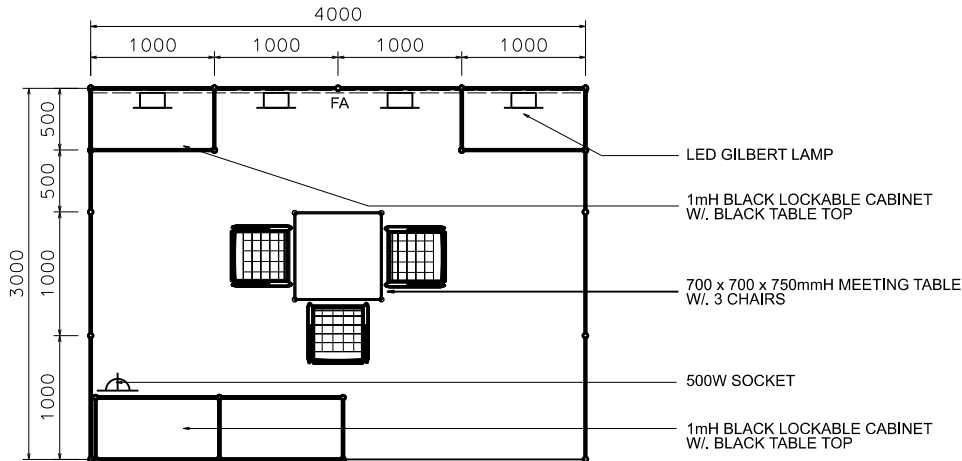

InnoEX

4m X 3m Standard Booth

4米乘3米標準攤位

PLAN

PERSPECTIVE

ELEVATION

BOOTH SPECIFICATIONS		QTY.
	1000W x 500D x 1000H LOCKABLE CABINET	4
	4000W x 300H FOAMBOARD FASCIA	1
	4000mmW X 1200mmH POSTER AREA GRAPHIC PROVIDED BY EXHIBITOR, PRINT BY CONTRACTOR	1
	LED GILBERT LAMP	4
	500W SOCKET	1
	700 X 700 X 750mmH MEETING TABLE	1
	CHAIR	3
	RUBBISH BIN & CARPET (12sqm.)	

*The Hong Kong Trade Development Council reserves the right to change the configuration if necessary.
如有需要,主辦單位有權更改攤位結構及設施。

InnoEX

4m X 3m Standrd Booth Left Corner

4米乘3米左邊角位攤位

BOOTH SPECIFICATIONS		QTY.
	1000W x 500D x 1000H LOCKABLE CABINET	4
	4000W x 300H FOAMBOARD FASCIA	1
	4000mmW X 1200mmH POSTER AREA GRAPHIC PROVIDED BY EXHIBITOR, PRINT BY CONTRACTOR	1
	LED GILBERT LAMP	4
	500W SOCKET	1
	700 X 700 X 750mmH MEETING TABLE	1
	CHAIR	3
	RUBBISH BIN & CARPET (12sqm.)	

*The Hong Kong Trade Development Council reserves the right to change the configuration if necessary.
如有需要,主辦單位有權更改攤位結構及設施。

InnoEX

4m X 3m Standard Booth Right Corner

4米乘3米右邊角位攤位

BOOTH SPECIFICATIONS		QTY.
	1000W x 500D x 1000H LOCKABLE CABINET	4
	4000W x 300H FOAMBOARD FASCIA	1
	4000mmW X 1200mmH POSTER AREA GRAPHIC PROVIDED BY EXHIBITOR, PRINT BY CONTRACTOR	1
	LED GILBERT LAMP	4
	500W SOCKET	1
	700 X 700 X 750mmH MEETING TABLE	1
	CHAIR	3
	RUBBISH BIN & CARPET (12sqm.)	