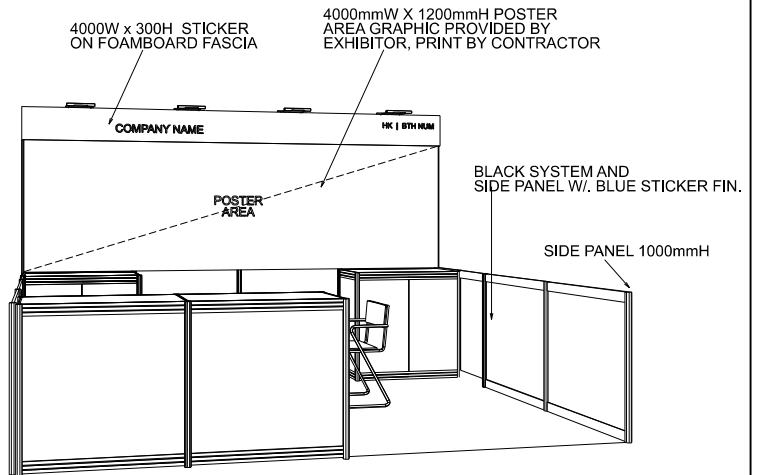

InnoEX

4m X 3m Standard Booth

4米乘3米標準攤位

PLAN

PERSPECTIVE

ELEVATION

BOOTH SPECIFICATIONS		QTY.
	1000W x 500D x 1000H LOCKABLE CABINET	4
	4000W x 300H FOAMBOARD FASCIA	1
	4000mmW X 1200mmH POSTER AREA GRAPHIC PROVIDED BY EXHIBITOR, PRINT BY CONTRACTOR	1
	LED GILBERT LAMP	4
	500W SOCKET	1
	700 X 700 X 750mmH MEETING TABLE	1
	CHAIR	3
	RUBBISH BIN & CARPET (12sqm.)	

*The Hong Kong Trade Development Council reserves the right to change the configuration if necessary.
如有需要,主辦單位有權更改攤位結構及設施。

InnoEX

4m X 3m Standrd Booth Left Corner

4米乘3米左邊角位攤位

BOOTH SPECIFICATIONS		QTY.
	1000W x 500D x 1000H LOCKABLE CABINET	4
	4000W x 300H FOAMBOARD FASCIA	1
	4000mmW X 1200mmH POSTER AREA GRAPHIC PROVIDED BY EXHIBITOR, PRINT BY CONTRACTOR	1
	LED GILBERT LAMP	4
	500W SOCKET	1
	700 X 700 X 750mmH MEETING TABLE	1
	CHAIR	3
	RUBBISH BIN & CARPET (12sqm.)	

*The Hong Kong Trade Development Council reserves the right to change the configuration if necessary.
如有需要,主辦單位有權更改攤位結構及設施。

InnoEX

4m X 3m Standard Booth Right Corner

4米乘3米右邊角位攤位

BOOTH SPECIFICATIONS		QTY.
	1000W x 500D x 1000H LOCKABLE CABINET	4
	4000W x 300H FOAMBOARD FASCIA	1
	4000mmW X 1200mmH POSTER AREA GRAPHIC PROVIDED BY EXHIBITOR, PRINT BY CONTRACTOR	1
	LED GILBERT LAMP	4
	500W SOCKET	1
	700 X 700 X 750mmH MEETING TABLE	1
	CHAIR	3
	RUBBISH BIN & CARPET (12sqm.)	