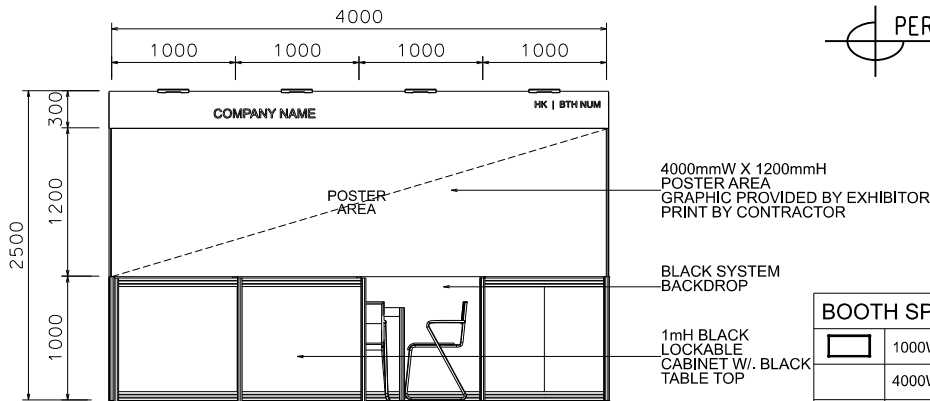

InnoEX

4m X 3m Standard Booth

4米乘3米標準攤位

PLAN

PERSPECTIVE

ELEVATION

BOOTH SPECIFICATIONS		QTY.
	1000W x 500D x 1000H LOCKABLE CABINET	4
	4000W x 300H FOAMBOARD FASCIA	1
	4000mmW X 1200mmH POSTER AREA GRAPHIC PROVIDED BY EXHIBITOR, PRINT BY CONTRACTOR	1
	LED GILBERT LAMP	4
	500W SOCKET	1
	700 X 700 X 750mmH MEETING TABLE	1
	CHAIR	3
	RUBBISH BIN & CARPET (12sqm.)	

*The Hong Kong Trade Development Council reserves the right to change the configuration if necessary.
如有需要,主辦單位有權更改攤位結構及設施。

InnoEX

4m X 3m Standrd Booth Left Corner

4米乘3米左邊角位攤位

BOOTH SPECIFICATIONS		QTY.
	1000W x 500D x 1000H LOCKABLE CABINET	4
	4000W x 300H FOAMBOARD FASCIA	1
	4000mmW X 1200mmH POSTER AREA GRAPHIC PROVIDED BY EXHIBITOR, PRINT BY CONTRACTOR	1
	LED GILBERT LAMP	4
	500W SOCKET	1
	700 X 700 X 750mmH MEETING TABLE	1
	CHAIR	3
	RUBBISH BIN & CARPET (12sqm.)	

*The Hong Kong Trade Development Council reserves the right to change the configuration if necessary.
如有需要,主辦單位有權更改攤位結構及設施。

InnoEX

4m X 3m Standard Booth Right Corner

4米乘3米右邊角位攤位

BOOTH SPECIFICATIONS		QTY.
	1000W x 500D x 1000H LOCKABLE CABINET	4
	4000W x 300H FOAMBOARD FASCIA	1
	4000mmW X 1200mmH POSTER AREA GRAPHIC PROVIDED BY EXHIBITOR, PRINT BY CONTRACTOR	1
	LED GILBERT LAMP	4
	500W SOCKET	1
	700 X 700 X 750mmH MEETING TABLE	1
	CHAIR	3
	RUBBISH BIN & CARPET (12sqm.)	