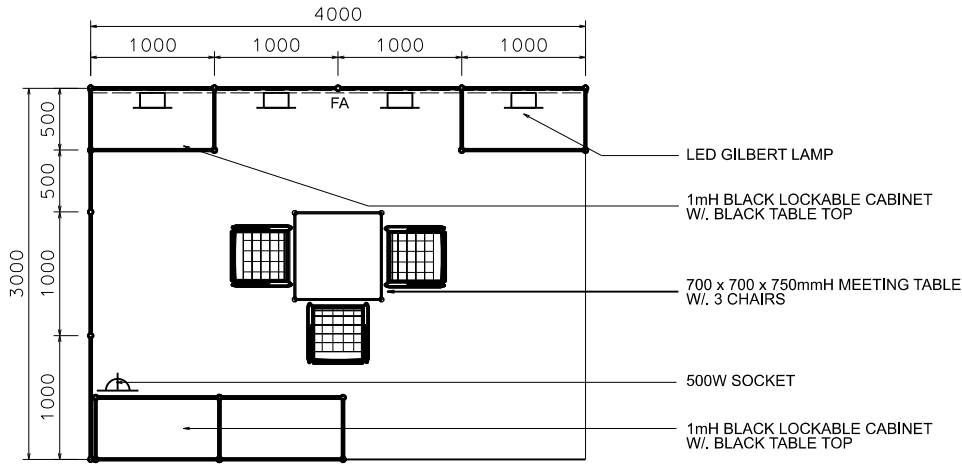

InnoEX

4m X 3m Standard Booth

4米乘3米標準攤位

PLAN

PERSPECTIVE

ELEVATION

BOOTH SPECIFICATIONS		QTY.
	1000W x 500D x 1000H LOCKABLE CABINET	4
	4000W x 300H FOAMBOARD FASCIA	1
	4000mmW X 1200mmH POSTER AREA GRAPHIC PROVIDED BY EXHIBITOR, PRINT BY CONTRACTOR	1
	LED GILBERT LAMP	4
	500W SOCKET	1
	700 X 700 X 750mmH MEETING TABLE	1
	CHAIR	3
	RUBBISH BIN & CARPET (12sqm.)	

*The Hong Kong Trade Development Council reserves the right to change the configuration if necessary.
如有需要,主辦單位有權更改攤位結構及設施。

InnoEX

4m X 3m Standrd Booth Left Corner

4米乘3米左邊角位攤位

BOOTH SPECIFICATIONS		QTY.
	1000W x 500D x 1000H LOCKABLE CABINET	4
	4000W x 300H FOAMBOARD FASCIA	1
	4000mmW X 1200mmH POSTER AREA GRAPHIC PROVIDED BY EXHIBITOR, PRINT BY CONTRACTOR	1
	LED GILBERT LAMP	4
	500W SOCKET	1
	700 X 700 X 750mmH MEETING TABLE	1
	CHAIR	3
	RUBBISH BIN & CARPET (12sqm.)	

*The Hong Kong Trade Development Council reserves the right to change the configuration if necessary.
如有需要,主辦單位有權更改攤位結構及設施。

InnoEX

4m X 3m Standard Booth Right Corner

4米乘3米右邊角位攤位

BOOTH SPECIFICATIONS		QTY.
	1000W x 500D x 1000H LOCKABLE CABINET	4
	4000W x 300H FOAMBOARD FASCIA	1
	4000mmW X 1200mmH POSTER AREA GRAPHIC PROVIDED BY EXHIBITOR, PRINT BY CONTRACTOR	1
	LED GILBERT LAMP	4
	500W SOCKET	1
	700 X 700 X 750mmH MEETING TABLE	1
	CHAIR	3
	RUBBISH BIN & CARPET (12sqm.)	